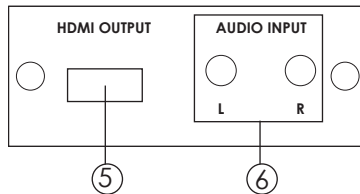

Its high bandwidth capability supports a wide range of PC and HDTV resolutions.

Package Contents

- One CP-261HS unit.
- One switching power supply adaptor.
- One VGA to 3 RCA adaptor cable.
- User manual.

Features

- * It enables you to connect computers with analog PC output or DVDs with YPbPr output to HDMI input of HD ready plasma, LCD or DLP TV.
- * You can select input format as PC/RGBHV or HD/YPbPr.
- * HDMI is compliant with HDMI 1.2
- * Supports up to 1600 x 1200 @ 60 for PC input and 1920 x 1080p @ 60 for HD input.

Operation Controls and Functions

Front Panel

Rear Panel

1. Input format switch:

- Set the switch to YPbPr when the output format of your source equipment is component YPbPr. Use VGA to 3 RCA adaptor cable to connect between your source equipment and the CP-261HS.
- Set the switch to RGB when the output format of your source equipment is RGBHV. Use HD-15 D-Sub VGA cable to connect between your source equipment and the CP-261HS.

6. Stereo audio input : Connect to the output of your audio source equipment.

Specifications

- * Video Input: HD-15 (RGBHV/YPbPr)
- * Input Signal:
 - RGB: 0.7 Vp-p 75 ohm
 - H + V: 3 to 5 Vp-p
 - or Y :1 Vp-p 75 ohm,
 - Pb/Pr:0.7 Vp-p, 75 ohm
- * Audio Input: Analog audio L,R
- * HDMI is compliant with HDMI 1.2
- * Operation Frequency: up to 165MHz
- * Input/Output Resolution:
 - PC : VGA@60、VGA@72、VGA@75、VGA@85
 - SVGA@60、SVGA@72、SVGA@75、SVGA@85
 - XGA@60、XGA@70、XGA@75、XGA@85
 - SXGA@60、SXGA@75、SXGA@85、UXGA@60
 - 1152@70、1152@75、1152@85、XGAi@87
 - HD : 480i@60、576i@50、480p@60、576p@50、720p@60、
 - 720p@50、1080i@60、1080i@50、1080p@60、
 - 1080p@50、1080p@30、1080p@25、1080p@24
- * Using switch to select input format between HD/YPbPr and PC/RGBHV
- * Dimension (mm): 76(W) x 30(H) x 105(D)
- * Power : 5V 2A Center-positive