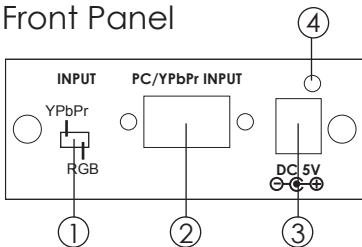

Its high bandwidth capability supports a wide range of PC and HDTV resolutions.

Package Contents

- One CP-261HS unit.
- One switching power supply adaptor.
- One VGA to 3 RCA adaptor cable.
- User manual.

Features

- * It enables you to connect computers with analog PC output or DVDs with YPbPr output to HDMI input of HD ready plasma, LCD or DLP TV.
- * You can select input format as PC/RGBHV or HD/YPbPr.
- * HDMI is compliant with HDMI 1.2
- * Supports up to 1600 x 1200 @ 60 for PC input and 1920 x 1080p @ 60 for HD input.

Operation Controls and Functions

Front Panel

Rear Panel

1. Input format switch:

- Set the switch to YPbPr when the output format of your source equipment is component YPbPr. Use VGA to 3 RCA adaptor cable to connect between your source equipment and the CP-261HS.
- Set the switch to RGB when the output format of your source equipment is RGBHV. Use HD-15 D-Sub VGA cable to connect between your source equipment and the CP-261HS.

6. Stereo audio input : Connect to the output of your audio source equipment.

Specifications

- * Video Input: HD-15 (RGBHV/YPbPr)
- * Input Signal:
 - RGB: 0.7 Vp-p 75 ohm
 - H + V: 3 to 5 Vp-p
 - or Y :1 Vp-p 75 ohm,
 - Pb/Pr:0.7 Vp-p, 75 ohm
- * Audio Input: Analog audio L,R
- * HDMI is compliant with HDMI 1.2
- * Operation Frequency: up to 165MHz
- * Input/Output Resolution:
 - PC : VGA@60、VGA@72、VGA@75、VGA@85
 - SVGA@60、SVGA@72、SVGA@75、SVGA@85
 - XGA@60、XGA@70、XGA@75、XGA@85
 - SXGA@60、SXGA@75、SXGA@85、UXGA@60
 - 1152@70、1152@75、1152@85、XGAi@87
 - HD : 480i@60、576i@50、480p@60、576p@50、720p@60、
 - 720p@50、1080i@60、1080i@50、1080p@60、
 - 1080p@50、1080p@30、1080p@25、1080p@24
- * Using switch to select input format between HD/YPbPr and PC/RGBHV
- * Dimension (mm): 76(W) x 30(H) x 105(D)
- * Power : 5V 2A Center-positive